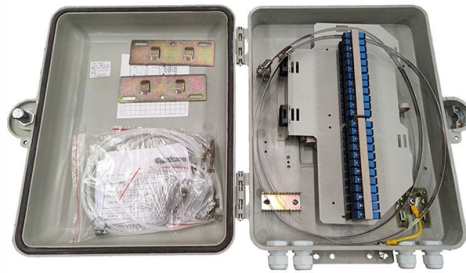

50A Distribution Box

Overview

Our high-capacity box features (1) one 50A twist-lock inlet to connect the power source, (6) six 120V GFCI-protected duplexes, (1) one 120/240V 30A locking outlet as well as a 30A RV and a 50A adapter. Our high-capacity box features (1) one 50A twist-lock inlet to connect the power source, (6) six 120V GFCI-protected duplexes, (1) one 120/240V 30A locking outlet as well as a 30A RV and a 50A adapter. The Champion Power Equipment high-capacity power distribution box is perfect for construction sites, outdoor events, and wherever reliable power is a must. With 50A main inlet feeds and multiple receptacles, this unit is built to handle even the most demanding power needs in the toughest. High-Performance Power Distribution Box: Includes (1) 50A CS6375 twist-lock inlet, (1) 50A CS6375 outlet, and (6) 20A GFCI-protected duplex receptacles, perfect for reliable industrial, construction, and outdoor power needs. Enhanced Safety Features: Equipped with ground fault protection (GFCI). Power Distribution Box, NEMA 3R Enclosure, Sled Base. Its unique design provides easy access to electrical components while prioritizing safety and durability.

Jul 21, 2025

50A POWER DISTRIBUTION BOX DATASHEET

Lind Equipment's 50A Power Distribution Box is a rugged and portable unit built for efficient jobsite power management. Its unique design provides easy access to electrical components while prioritizing safety.

Oct 21, 2025

50A POWER DISTRIBUTION BOX DATASHEET

50A POWER DISTRIBUTION BOX DATASHEET Lind Equipment's 50A Power Distribution Box is a rugged and portable unit built for efficient jobsite power management. Its unique design provides

Lind Equipment's 50A Power Distribution Box is a rugged and portable unit built for efficient jobsite power management. Its unique design provides easy access to electrical components while

Contact Us

For more information, pricing, or custom solutions, please contact us: