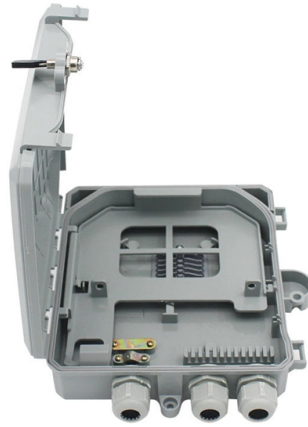

## Overview

Common cable tray fittings include cable tray elbows, tees, crosses, bends, risers, reducers, bolts and nuts, locks, expansion screws, supporting brackets, suspension rods, cross arms, bases, connecting plates, covers, fixings, cable cleats, and system. Common cable tray fittings include cable tray elbows, tees, crosses, bends, risers, reducers, bolts and nuts, locks, expansion screws, supporting brackets, suspension rods, cross arms, bases, connecting plates, covers, fixings, cable cleats, and system. Cable trays are components used in the wiring of buildings to support insulated cables and organise them to be hidden from view. They offer an alternative to open wiring or electrical conduit systems and are necessary for cable management in commercial and industrial construction, as well as. Cable tray systems play a pivotal role in organizing and supporting cables, and their efficiency is further optimized with the use of high-quality accessories. At ChannelandTray, we offer a comprehensive range of cable tray accessories designed to enhance the functionality and durability of cable. In addition to the covers, optional accessories in various materials and coatings are available to supplement the cable support system, e. gutter connectors, connecting plates, separating strips and protective rings. Quest offers a full line of cable tray accessories. This. For ease of installation and accessibility, lay cable and hose in trays instead of pulling it through conduit or raceway. Bracket halves slide into position and clamp together on the ladder rack rail, which allows for a one-handed assembly of the threaded ro.