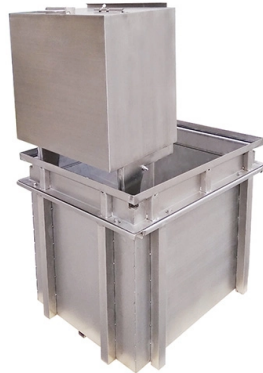

Construction site temporary electricity meter secondary distribution box

Overview

These kiosks are particularly useful when setting up new building sites or providing temporary power supply to builders. Installation distribution boxes as a mobile solution for exhibition stand construction as well as light and event technology. WIV DISTRIBUTION BOXES MAXIMUM FLEXIBILITY + MOBILITY. Maximum flexibility + mobility: With our pluggable WIV exhibition distribution boxes you are well placed to benefit. This article explains how temporary construction power boxes work, the key components involved, and how E-abel portable electrical enclosures combined with industrial connector systems enable efficient, safe, and scalable power distribution for construction projects. Walk onto any construction site. Blakley Electrics manufacture a range of standard mains voltage site distribution assemblies, rated from 100A to 4000A complete with a range of incoming and outgoing switchgear. However, exposure to weather, frequent relocation, rough use and other conditions not normally encountered with conventional wiring systems necessitate special consideration not require in other applications or in completed structures.