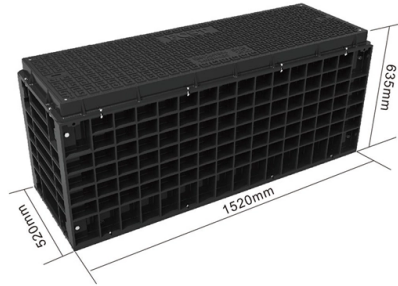

Data Center Rack Working Principle Diagram

Overview

Creating a rack diagram can help you determine the correct size of the rack that fits your budget as well as help you decide on the best setup for the rack. And to do it right, then there are several tips that you should consider before starting th. Creating a rack diagram can help you determine the correct size of the rack that fits your budget as well as help you decide on the best setup for the rack. And to do it right, then there are several tips that you should consider before starting the rack diagram. Step #1 Write a List of All the Rack Items Drawing a rack diagram without considering. Components of a server rack includes patch panels, blanking panels, routers, switches, cords and cables, rails, cable management bars and many others. At the point when you're ready to demystify the essential parts or the fundamental design of a server rack, you can all the more effectively recognize the elements you really want and what sort of se. Rack servers allow your IT department to organize, safeguard, and preserve your data processing functionality. Whenever you place your system components in a rack console, you build a robust and controllable connection for your business. Most businesses have hundreds, if not thousands, of rack servers, all connected to the very same company's netwo. Proper rack organization should start with selecting the right size of racks and cabinets. The most common type is the 19-inch-wide network rack, however, there is a wide range of depths and heights available in the market. Just keep in mind that the racks should be tall enough for the appropriate power, cooling, and space. High-performance network.