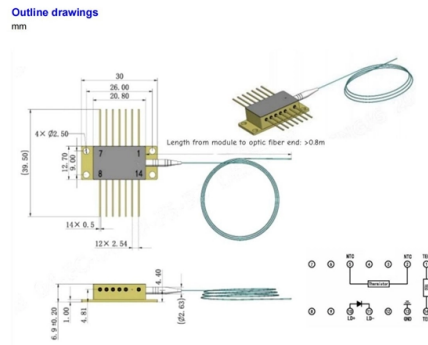

Fiber Optic ODF Installation

Overview

Comprehensive guide to Optical Distribution Frames (ODF) for data centers. Learn ODF types, installation best practices, fiber management, patch panels, MPO/MTP solutions, and high-density cabling strategies. It ensures fiber management is structured, minimizes signal loss, and provides accessibility for maintenance and future expansion. ODF Rack/Cabinet: Physical frame housing all terminations and. Fiber Optic Infrastructure Specialist (19Y Exp) | One-Stop: Fiber Cables, Distribution Boxes, Splice Closures, Splitters & Patch Cords | Sourcing for ISPs & Contractors in EU/Africa. Bottom installation: Select a proper installation position in the equipment room and drill four holes in the floor. Enter the Optical Distribution Frame (ODF)—a foundational component that serves as the “nerve center” for fiber optic management, enabling seamless connectivity, efficient maintenance, and scalable growth. This guide demystifies ODF, exploring their design, core functions, types, and how they. This complete guide explores everything you need to know about ODFs — from their structure, types, and key components, to installation best practices and modern design trends. Recommended for anyone involved in installing, maintaining and troubleshooting the ODF Solutions.