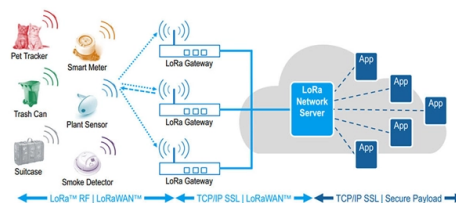

Integrated FC fiber optic adapter is easy to install

Overview

Compact and Simple Design: FC adapters are typically compact, easy to install, and require minimal maintenance. Luxglo's FC adapter offers easy installation, low insertion loss, excellent interchangeability, and reliable performance across both high and low temperatures. It is widely applied in telecom networks, CATV, FTTx, and other optical communication systems. Applications Features Metal structure, Firm. The HUBER+SUHNER CLIK! adapter family provides high-performance, durable, and easy-to-install connectivity solutions, primarily for FTTA applications. HUBER+SUHNER's E-2000 adapters. A fiber optic adapter — also known as a coupling or mating sleeve — is the passive device that aligns two connectors inside a patch panel, wall plate, or distribution box. High-precision ceramic sleeves are selected to achieve high-precision alignment of the connectors to ensure long-term stable mechanical and. Fibertronics offers a variety of FC fiber optic adapters. These are also known as FC fiber optic mating sleeves and are available in both single mode and multimode variants with either a zirconia sleeve or bronze sleeve They are also available in simplex with round and square types for flange.

Article Content

Sep 15, 2025

What is Fiber Optic Adapter?

FC, SC, ST, LC, MTRJ, MPO and E2000, and is widely used in optical fiber distribution frames (ODFs) Instruments, providing superior, stable and reliable