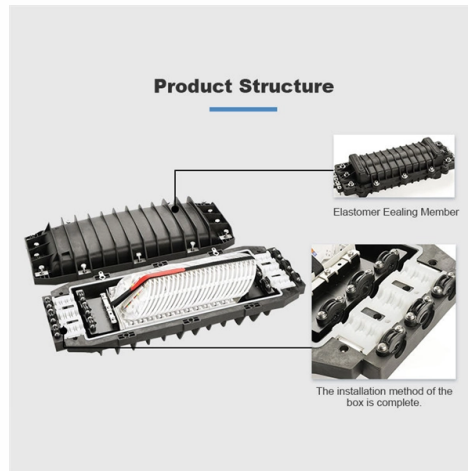

Optical Aggregation Switch 12 Optical

Overview

The SM12XPA switch provides 340 Gbps switching capacity with (12) 1G/10G SFP+ and (2) 1G/10G/25G SFP28 slots and (1) RJ-45 console port. It offers high performance and reliability for high bandwidth aggregation and access network applications. With AXIS D8308 Fiber Aggregation Switch you can connect multiple Axis devices using fiber midspans over long distances. OVERVIEW The ONV56012FM is a 10G managed Ethernet fiber switch independently developed by ONV. It has 12*1/10G SFP+ fiber ports. Each port supports wire-speed forwarding. Equipped with future-proof fiber-optic and multi-Gigabit Ethernet (mGbE) ports as well as high-throughput uplink. Multi-gigabit optical aggregation series is my company based independent software research and development from a fiber aggregation switches, which have 8 * 1000M optical ports and 2 * 10/100 / 1000M adaptive Ethernet electrical interface., Transmission distance: Multimode: 550m; Single-mode:.. DiCon's GP800 12x12 Optical Switching System is an all-optical non-blocking cross-connect switch. This rack-mount device is designed with DiCon's proprietary 3D MEMS mirror technology and delivers industry-leading optical performance. The unit works without any position sensor or feedback loop.