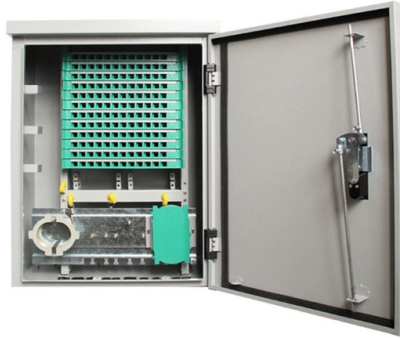

PoE switch connected to NAS

Overview

Use a managed PoE switch (such as a Synology or Netgear model) to connect your cameras. This switch powers the cameras and connects them to the same local network as your NAS, ensuring low latency and stable performance. The TP-Link TL-SG1005P is a powerful and versatile 5-port Gigabit PoE switch that's perfect for home and small office networks. MOST of my traffic is 24/7 recording from the cameras on my NAS. I tried following this thread below but it's missing information to configure the LAN 2 port for DHCP. The thread is a bit old because the current software for the 918 is asking for the following information. I want to connect a poe reolink camera (Duo 2) through a poe switches (GS108PP) into a syntology nas system (DS920+). Or does the switch automatically recognize that the nas has no need for. I was thinking, can I connect my POE switch to the Synology DiskStation via one of the ethernet ports and then the Synology to the router?