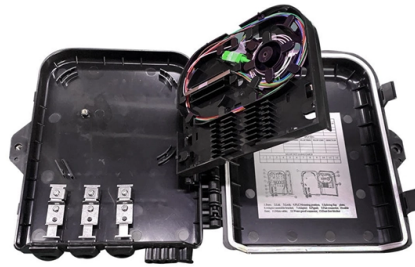

Sealing of distribution box piping

Overview

Compress the first three corrugations of the pipe and insert the pipe into the box seal. Place a bead of sealant around the pipe and seal connection, and wipe around the pipe with a. abinet must be optimally sealed in its overall construction. And the control cabinet standard DIN EN (IEC) stipulates t at control cabinets must be equipped with a seamless. Polylok offers the only catch basin and distribution box seal on the market that accepts multiple size pipes. Requirements for Explosion-Proof Piping Installation The installation of explosion-proof pipelines. Our D-Box seals are the only true watertight seals on the market today. Our 4" seal fits our 4-hole, 7-Hole and 10-Hole plastic D-Boxes. It accepts 2", 3", 4" and corrugated pipe. No other seals can do so much! Looking for a personalised quote?

How. Transmission lines, distribution networks and electrical converters, transformers and substations must be efficiently protected against fire, water, and electromagnetic interference.