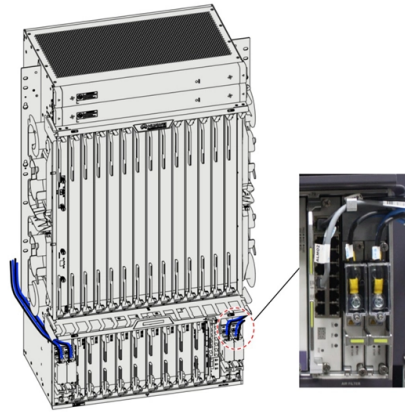

Switch 2 optical 8 electrical

Overview

BL168GMP-SFP is a managed industrial PoE switch with 2 gigabit optical and 8 gigabit PoE ports, meeting FCC, CE, and RoHS standards. It supports Layer 2 protocols for stable communication. With a low-power, fanless design, it operates quietly in -40°C to 75°C and offers strong EMC protection. Support 2 gigabit optical ports and 8 gigabit electrical ports; Support Ethernet layer 2 protocol required by industrial field to ensure the stability. BL168GM-SFP is a network managed industrial. FW108GPS-2F is an industrial full gigabit management POE switch, which provides 8 gigabit POE ports, 2 gigabit optical ports, and EMC industrial grade 4 protection performance; Corrugated high-strength aluminum shell, IP40 grade, low power consumption design, anti-seismic guide rail installation. OPT-IES2028 series are equipped with 8 Gigabit Ethernet ports and up to 2 fiber optic ports, making them ideal for applications that demand high bandwidth. OPT-IES2028 series are one of Optone new ultra low power consumption Green Ethernet solutions. The compact design supports easy installation. Various port combinations, rate increase, installation in a concealed telecommunication box, recommended for indoor use, aesthetically pleasing design, and security 1 x RJ45 console port 56. 5 Mpps 76 Gbps 210 mm x 235 mm x 55 mm (8).