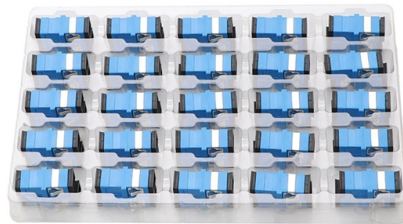

Tajikistan power distribution box jxf

Overview

JXF series products are suitable for power, lighting and loop power distribution control, monitoring and metering protection in 50Hz~60Hz, single-phase two-wire, three-phase three-wire, three-phase four-wire and three-phase five-wire systems with voltage below 500V. JXF Series Power Distribution Box product is box assembled with various control functions by customer-selected components, and there are many box sizes and specifications and the size of the box can be customized according to the size of the installation elements. It is used in the AC 50Hz power. type, a "R" is added after the Specification. For single row 20, and circuit 24, after confirming the wires meet the requirements. Close normal operation due to poor manufacture quality. A paid repair will be provided if the warranty period expires. It provides control, leakage protection, and motor overload, short-circuit, phase-loss protection, as well as various. We will present the performance, safe operation methods, and technical parameters of JXF low-voltage distribution box 1.

Feb 09, 2026

JXF Power distribution box|Wenzhou Xinxiu Electric Co., Ltd

JXF power distribution box: it is a wall mounted distribution box designed and assembled into various control functions according to the original model, specification and quantity. The size of the box can